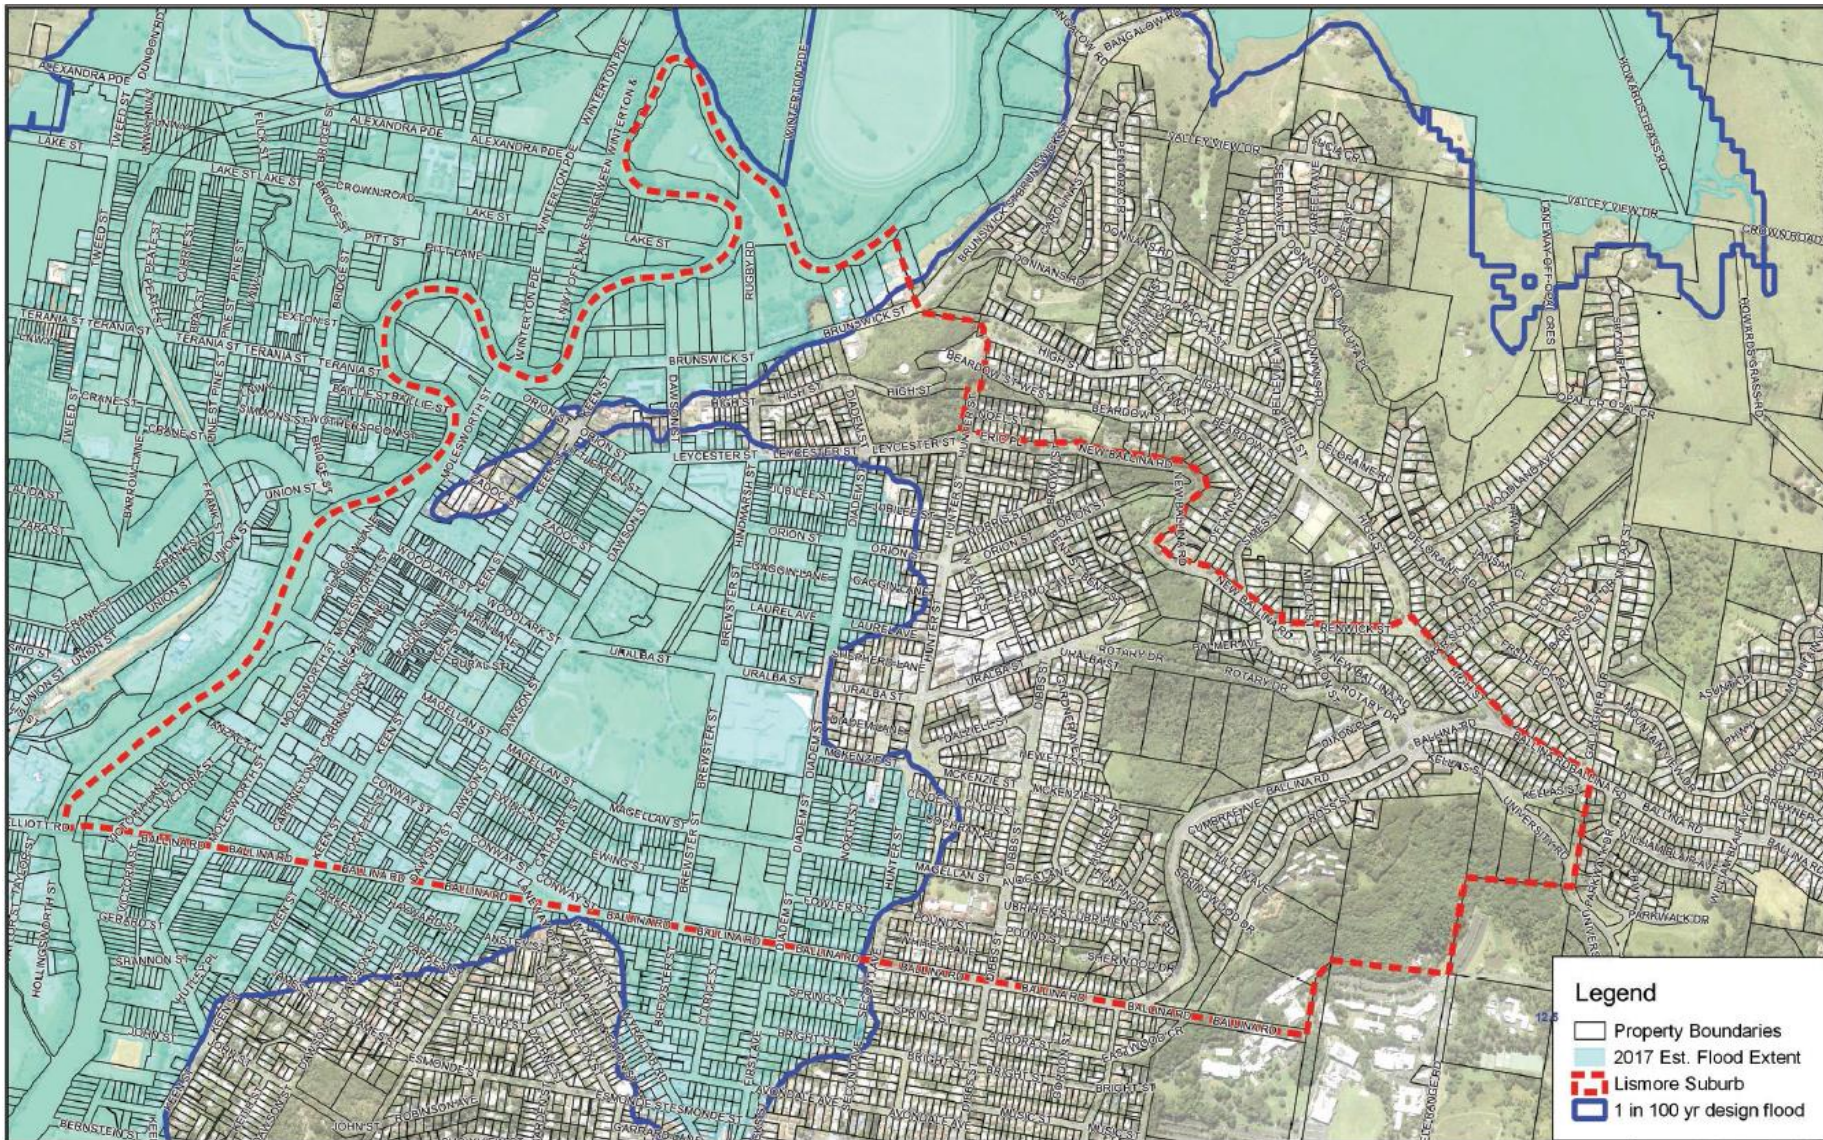

Lismore Boundaries - and Estimated Flood Extents

1:10,500